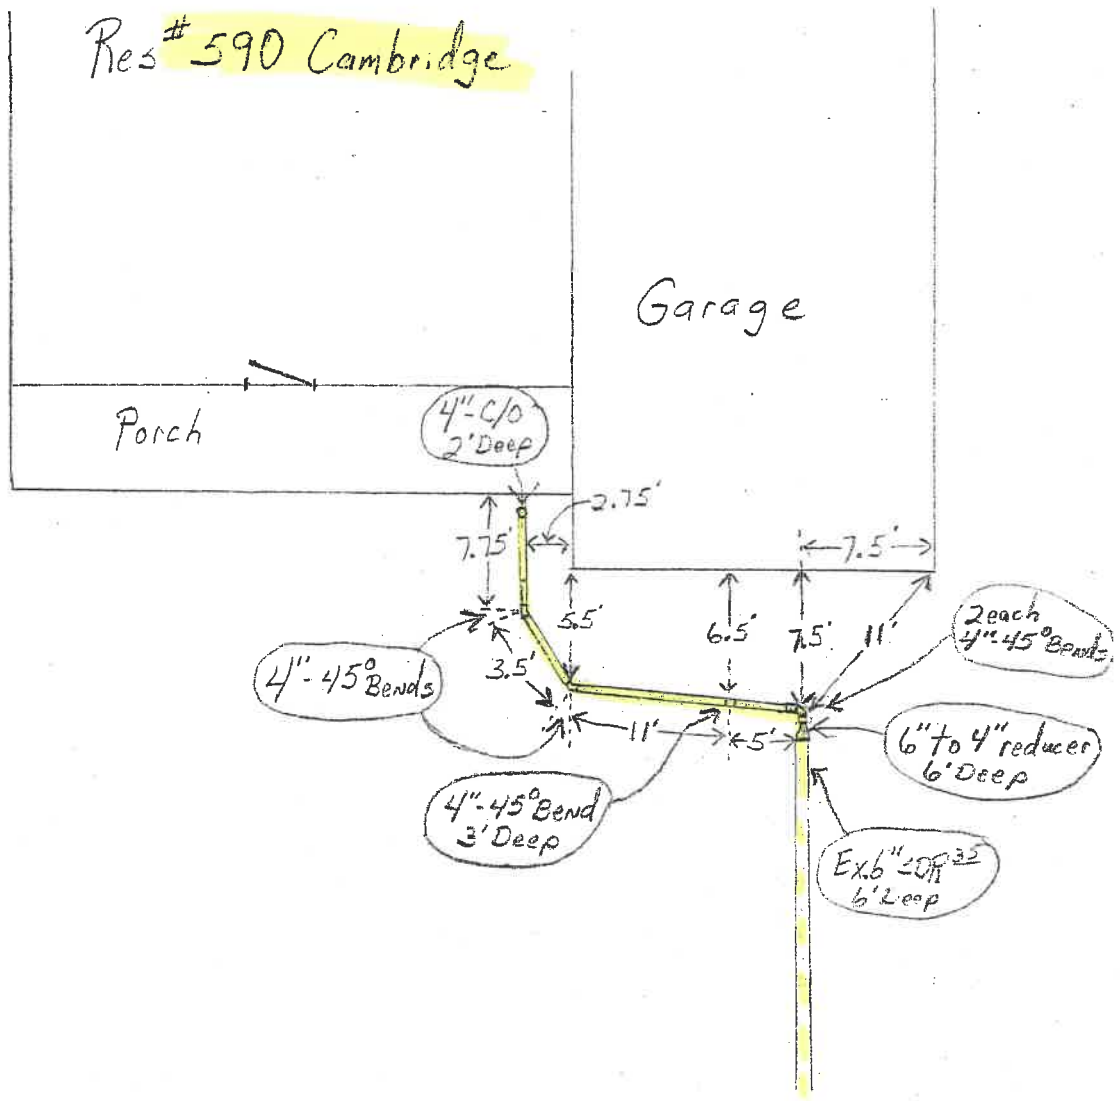

Picket Fences Sub-Div.

Date Installed:

9-27-01

Installed by:

Dennis Gerken

Inspected by:

Rex Moll

Ex. 6" Tap is 162' ft
from E of san. M.H.

Picket Fences Sub-Div.

Date Installed:

9-27-01

Installed by:

Dennis Gerken

Inspected by:

Rex Moll

Ex. 6" Top is 162' ft
from E of saw. M.H.