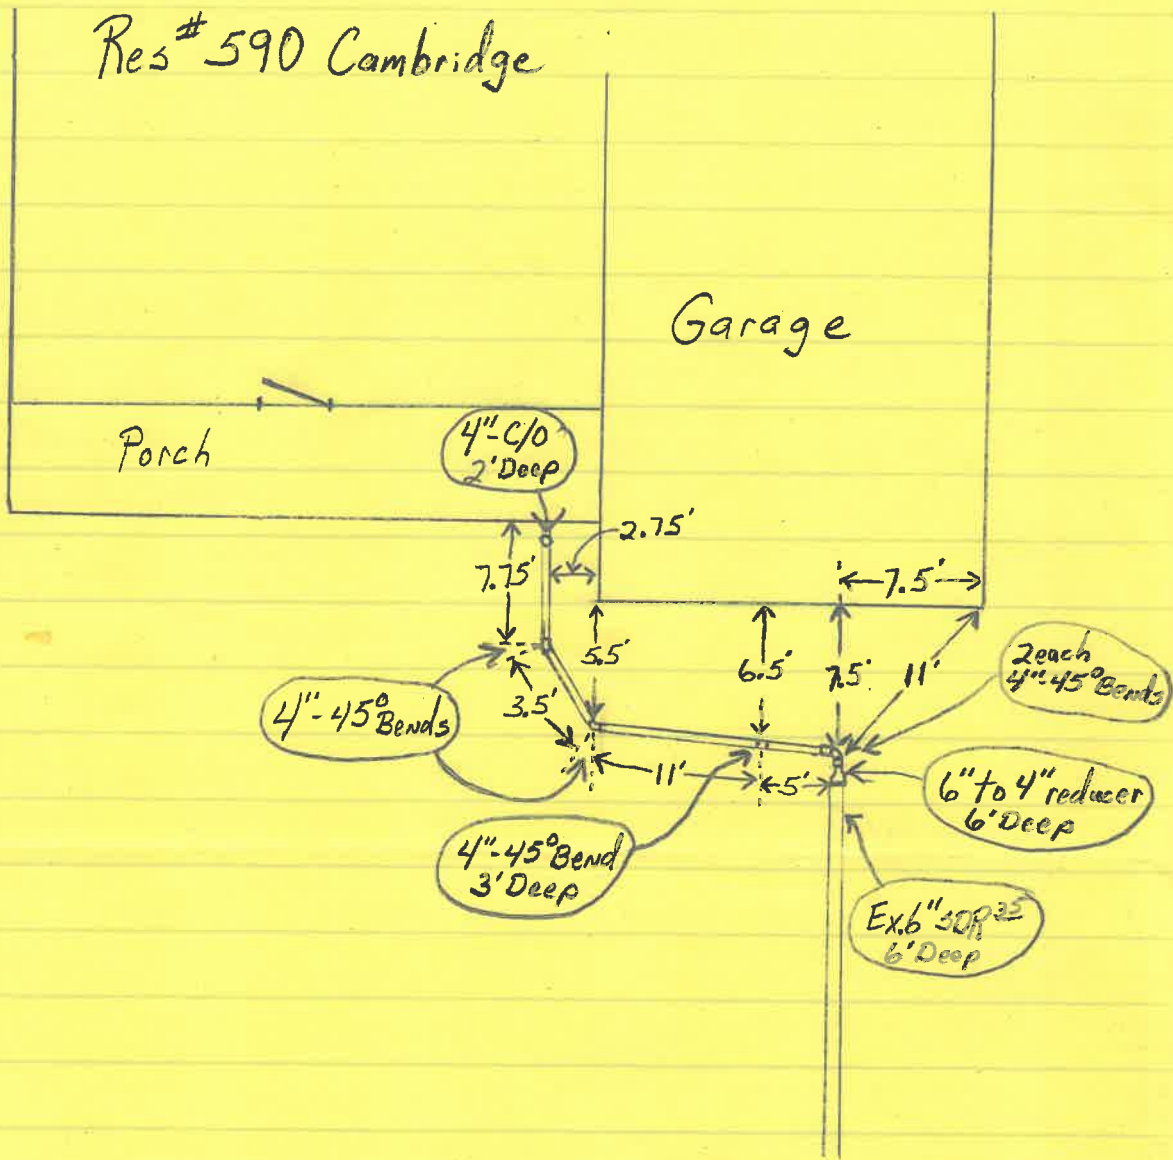

Picket Fences Sub-Div.

Date Installed:

9-27-01

Installed by:

Dennis Gerken

Inspected by:

Rex Moll

Ex. 6" Tap is 162' ft
from E of san. M.H.

Picket Fences Sub-Div.

Date Installed:

9-27-01

Installed by:

Dennis Gerken

Inspected by:

Rex Moll

Ex. 6" Top is 162' ft
from E of saw. M.H.