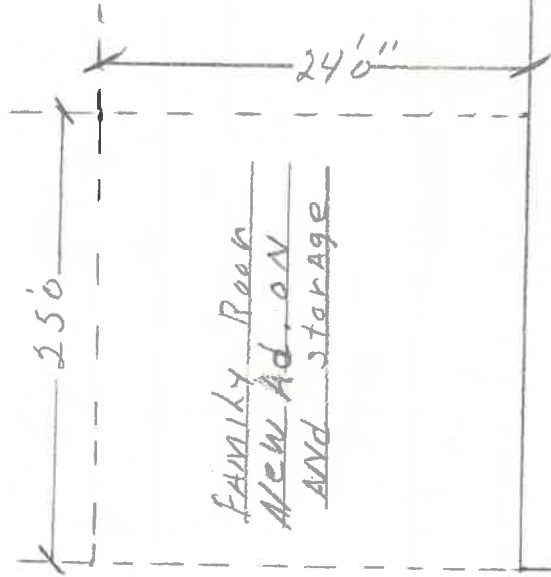

Ken Habers 908 Pargett

Napoleon Ohio

592-9546

Ken Walers 908 Dazgett

592-95

157'0"

106"

276"

1040"

BERGSTEDT BUILDERS INC  
1050 Dodd St.  
Napoleon, Ohio 43545

3/32 to 1' Scale

E.X. HOUSE

9'0"

Ken Hester