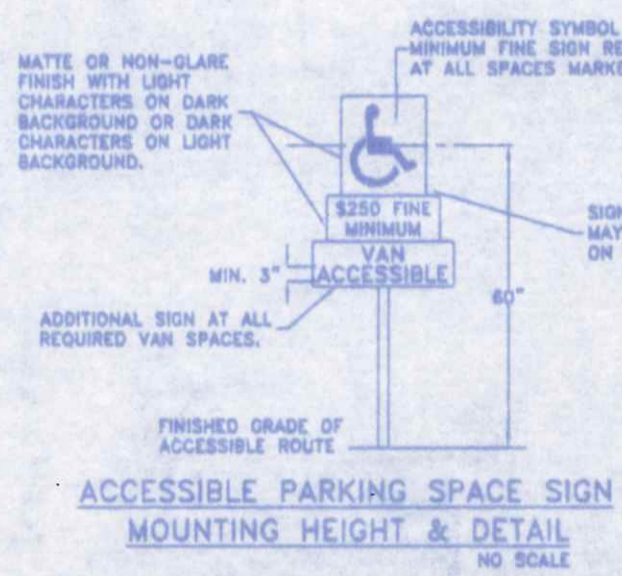

LOCATION PLAN

<b>THE LUMBER YARD WINERY &amp; SUPPLY</b>	
118G W. FRONT STREET	419.966.0411
NAPOLEON, OHIO 43545	
DIRECTORY: C:\ND\CUSTOMPROJECTS	FILE NAME: CARNACHOFF WINERY SITE_2016
DRAWN BY: R.D.S. ~ dba: NEW DIMENSIONS	REVISED:
<b>SITE PLAN &amp; LOCATION MAP</b>	SCALE: 1"=40'
	DATE: FEB., 2016
	DRAWING NUMBER: S-1