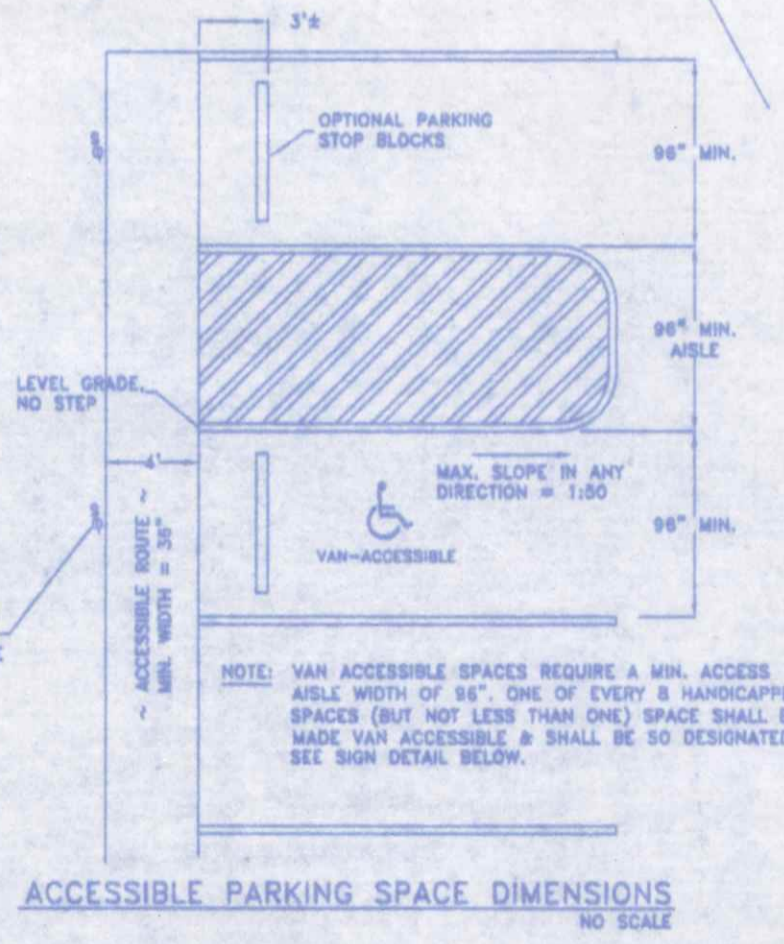

LOCATION PLAN

<b>THE LUMBER YARD WINERY &amp; SUPPLY</b>	
118G W. FRONT STREET	419.966.0411
NAPOLEON, OHIO 43545	
DIRECTORY: C:\ND\CUSTOMPROJECTS	FILE NAME: CARNACHOFF WINERY SITE_2016
DRAWN BY: R.D.S. ~ dba: NEW DIMENSIONS	REVISED:
<b>SITE PLAN &amp; LOCATION MAP</b>	SCALE: 1"=40'
	DATE: FEB., 2016
	DRAWING NUMBER: S-1