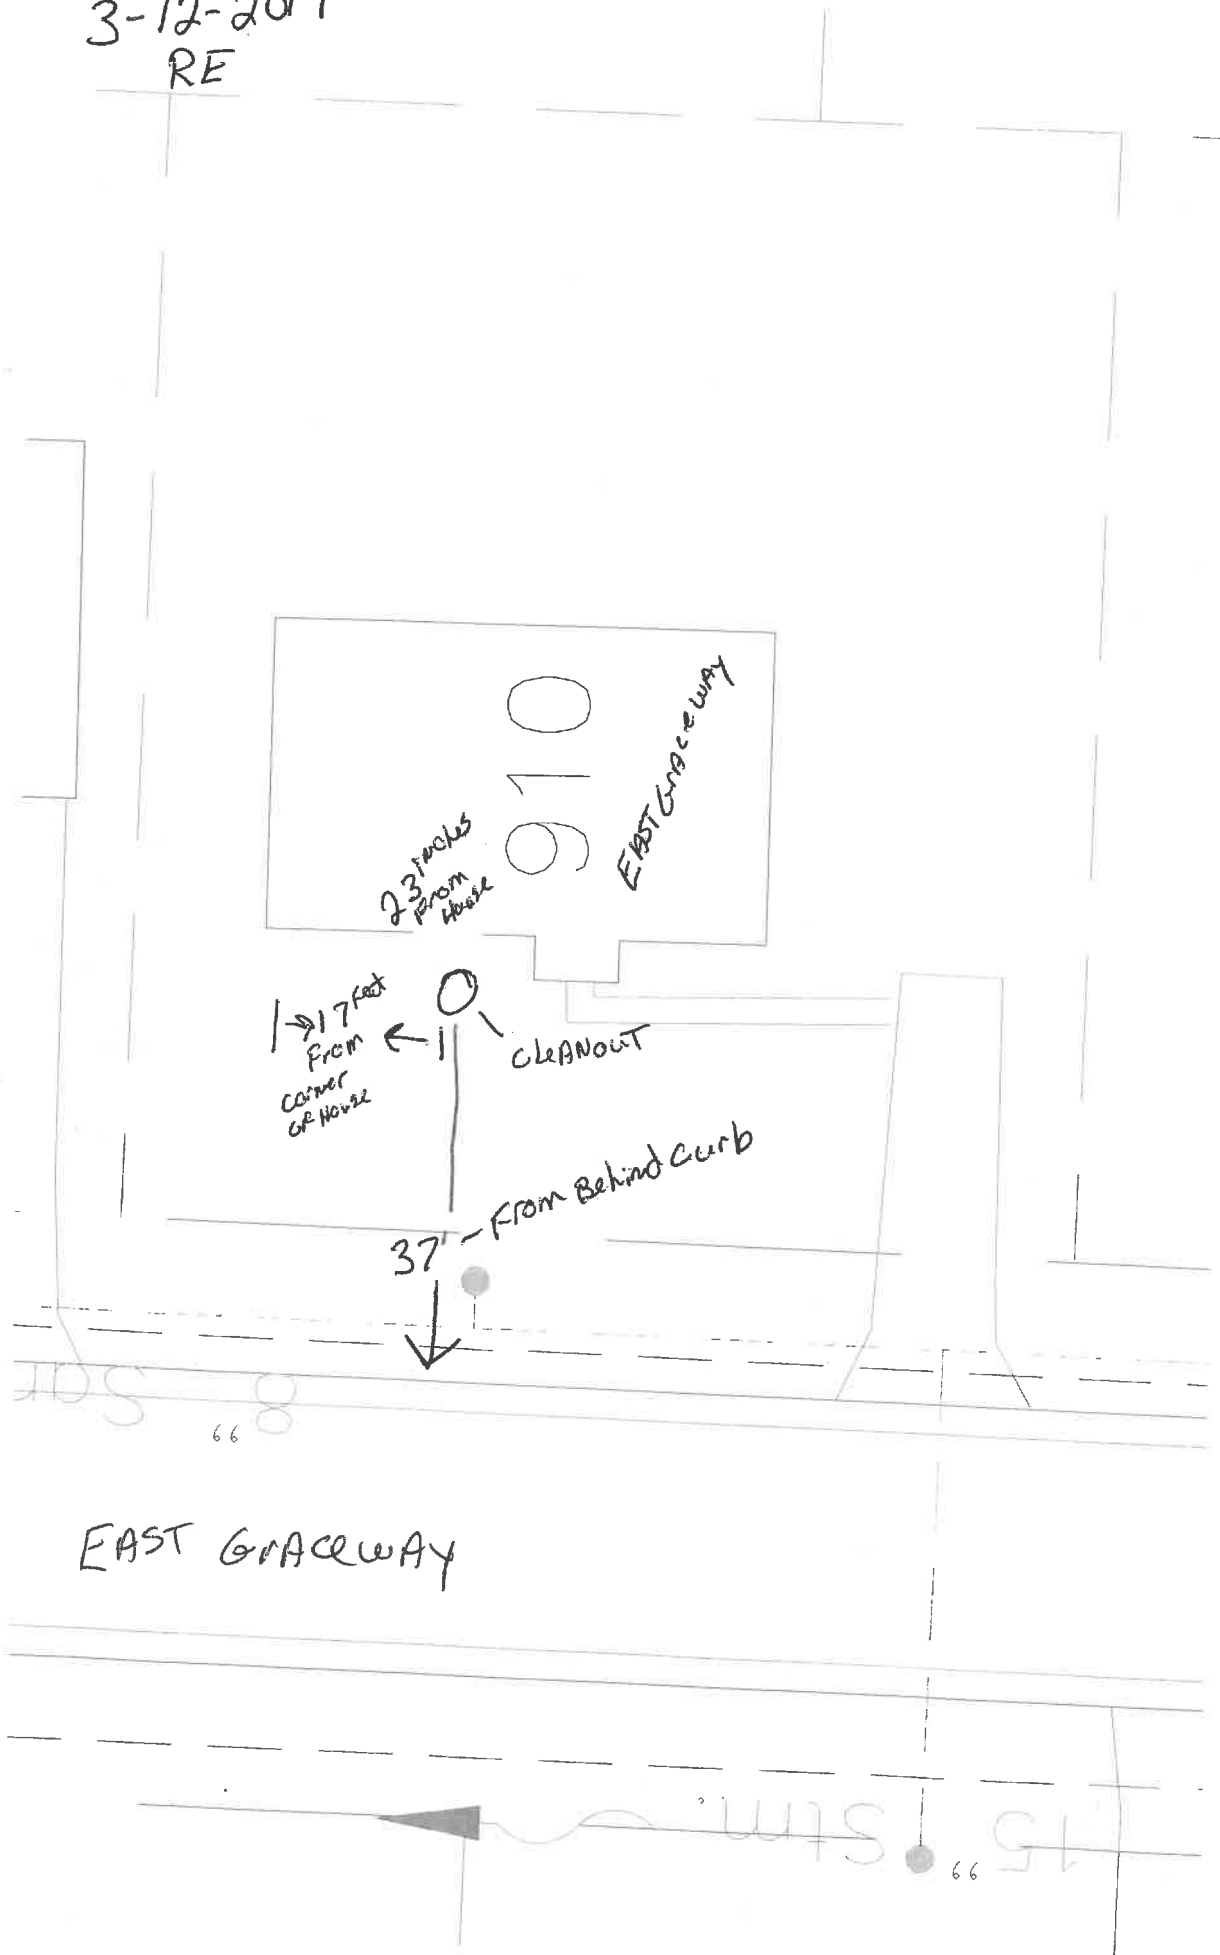

3-12-2019
RE

23 inches
from
house

EAST GRACEWAY

17 feet
FROM
CORNER
OF HOUSE

CLEANOUT

37' - FROM BEHIND CURB

EAST GRACEWAY

115 66