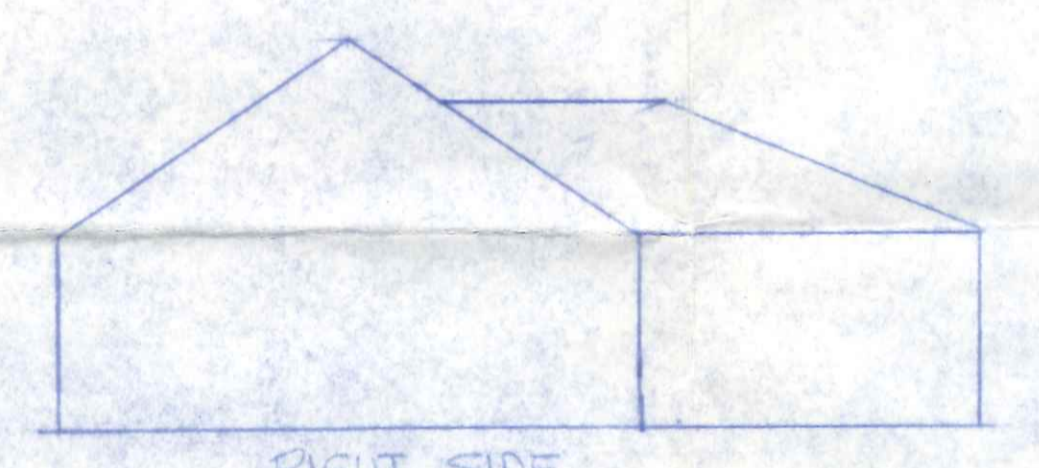

FRANK VERBEKE

LEFT SIDE

RIGHT SIDE

BACK

FRONT

FRANK VERBEKE BLDG.

GARAGE FOR

MELVIN BURKHOLDER
494 Huddle Road
Napoleon, Ohio

- HEADRI
- OVERHEAD DOOR LAMINATED IRON
- DOORS & WINDOWS
- BRAMING WALL 2-2x12
- NON BRAMING WALL 2-2x6

494 Huddle

25
30
750
25
12
30