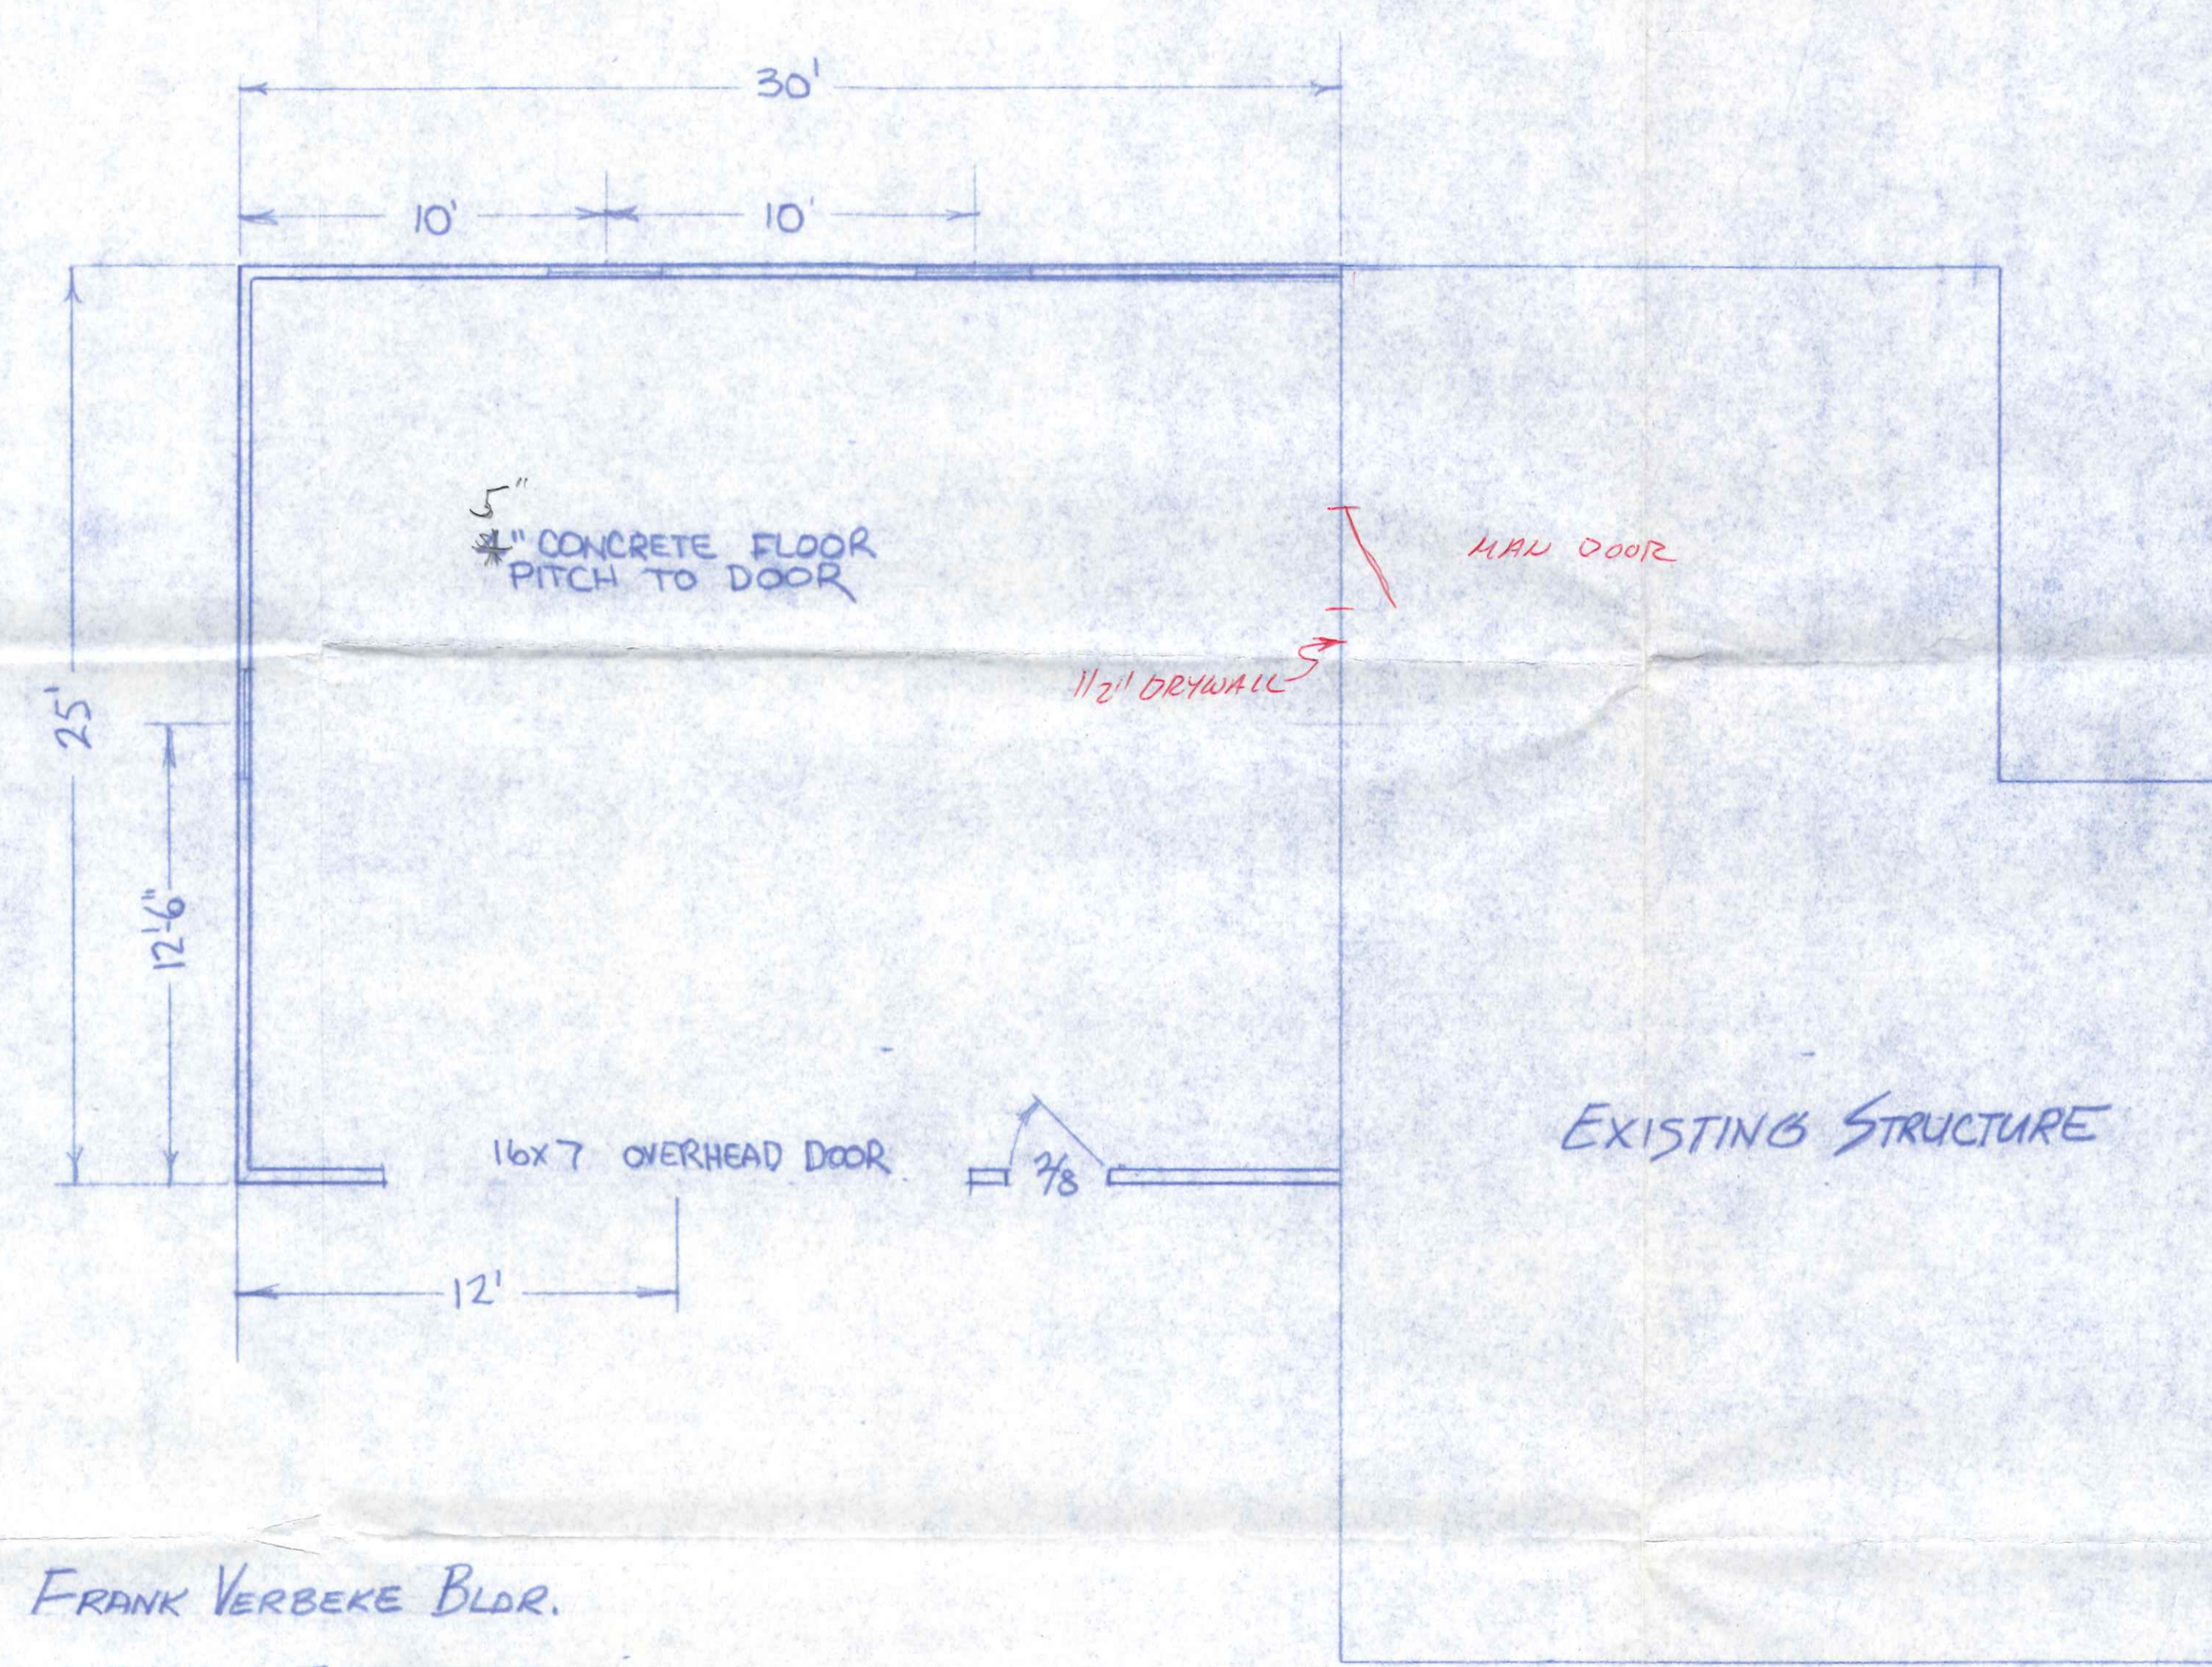

FRANK VERBEKE

LEFT SIDE

RIGHT SIDE

BACK

FRONT

FRANK VERBEKE BLDG.

GARAGE FOR

MELVIN BURKHOLDER
494 Huddle Road
Napoleon, Ohio

- HEADRI
- OVERHEAD DOOR LAMINATED IRON
- DOORS & WINDOWS
- BRAMING WALL 2-2x12
- NON BRAMING WALL 2-2x6

494 Huddle

25
30
750
25
12
30