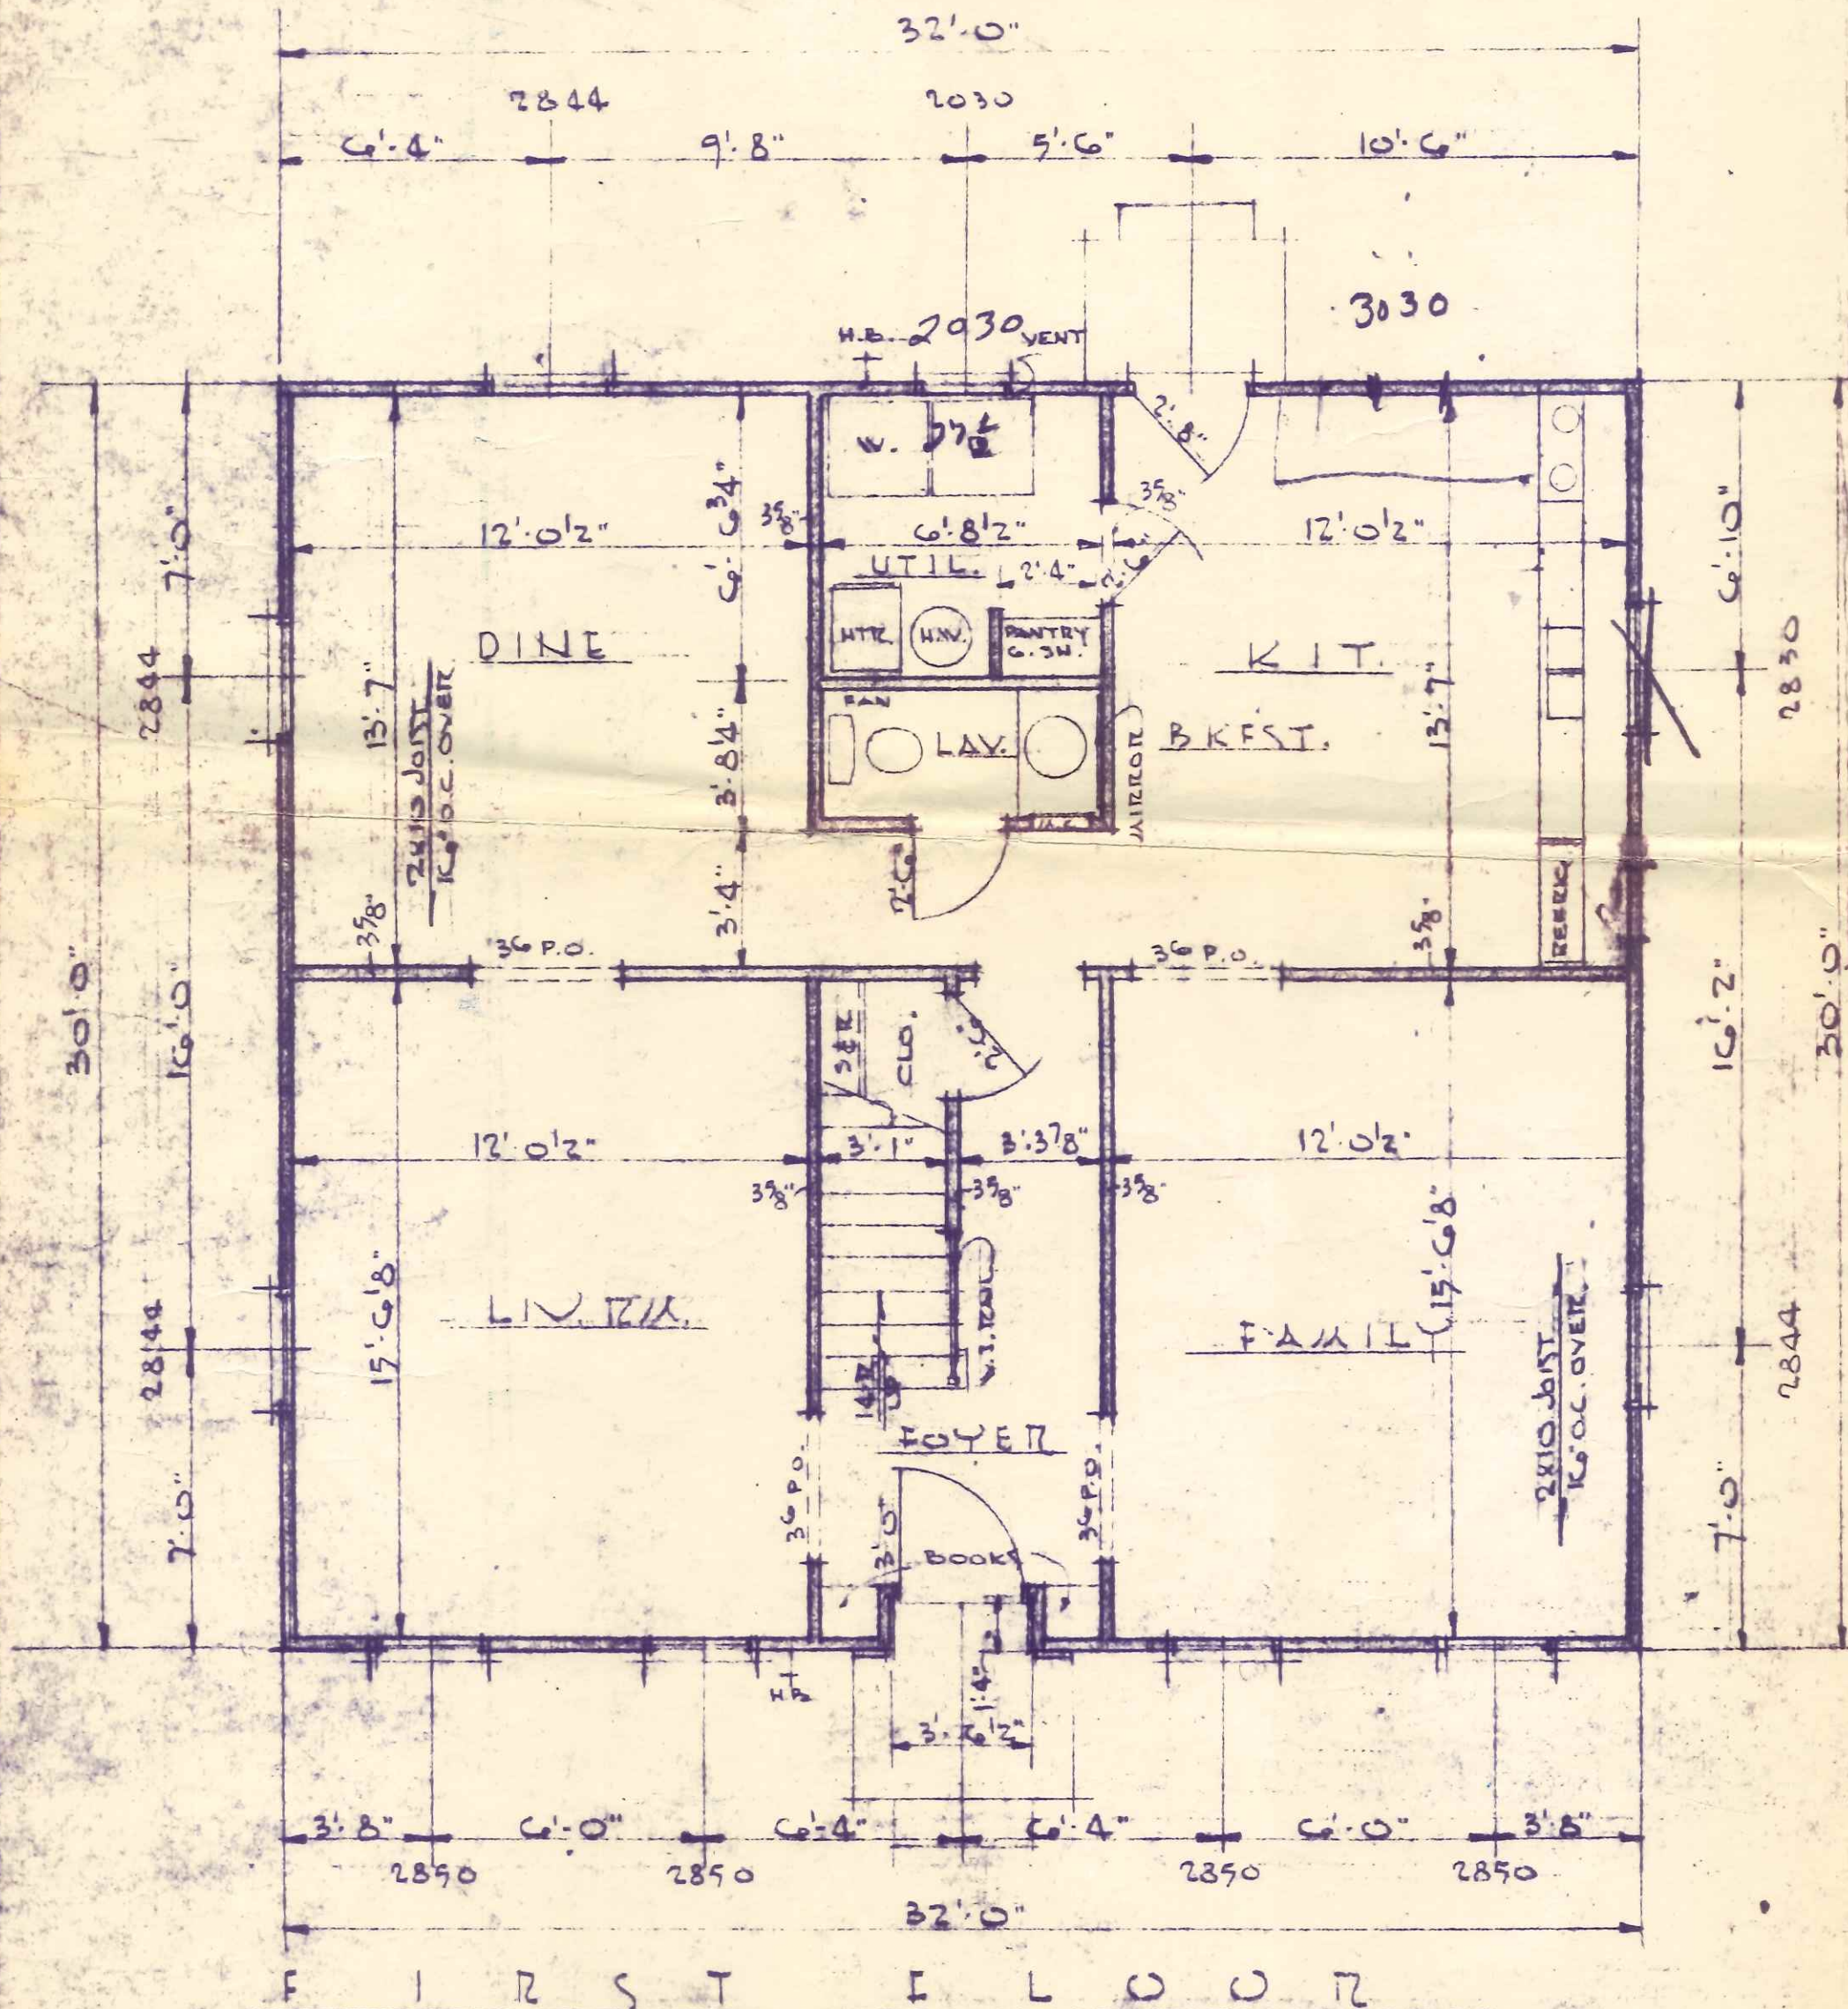

K I T H E N

F I R S T F L O O R

S E C O N D F L O O R

SCALE 1/4" = 1'-0"

1 ST FL.	960.00
2 ND FL.	960.00
TOTAL	1,920.00

HOME PLANNING SERVICE		DATE 11-29-68	SHEET OF SHEETS
		SCALE 1/4" = 1'-0"	
WILLISTON OHIO		JOB # 2105	1 4
		DRAWN BY E.H.	
		CHK BY	

R Cibaro
1070 Kenilworth

F R O N T E L E V A T I O N

R I G H T E L E V A T I O N
S C A L E 1/4" = 1'-0"

Ronald Gibaro
1070 Kenilworth

HOME PLANNING SERVICE WILLISTON	DATE 11-25-68	SHEET OF 3
	SCALE 1/4" = 1'-0"	2
JOB # 2109		
DRAWN BY E.H. CHUBBY		