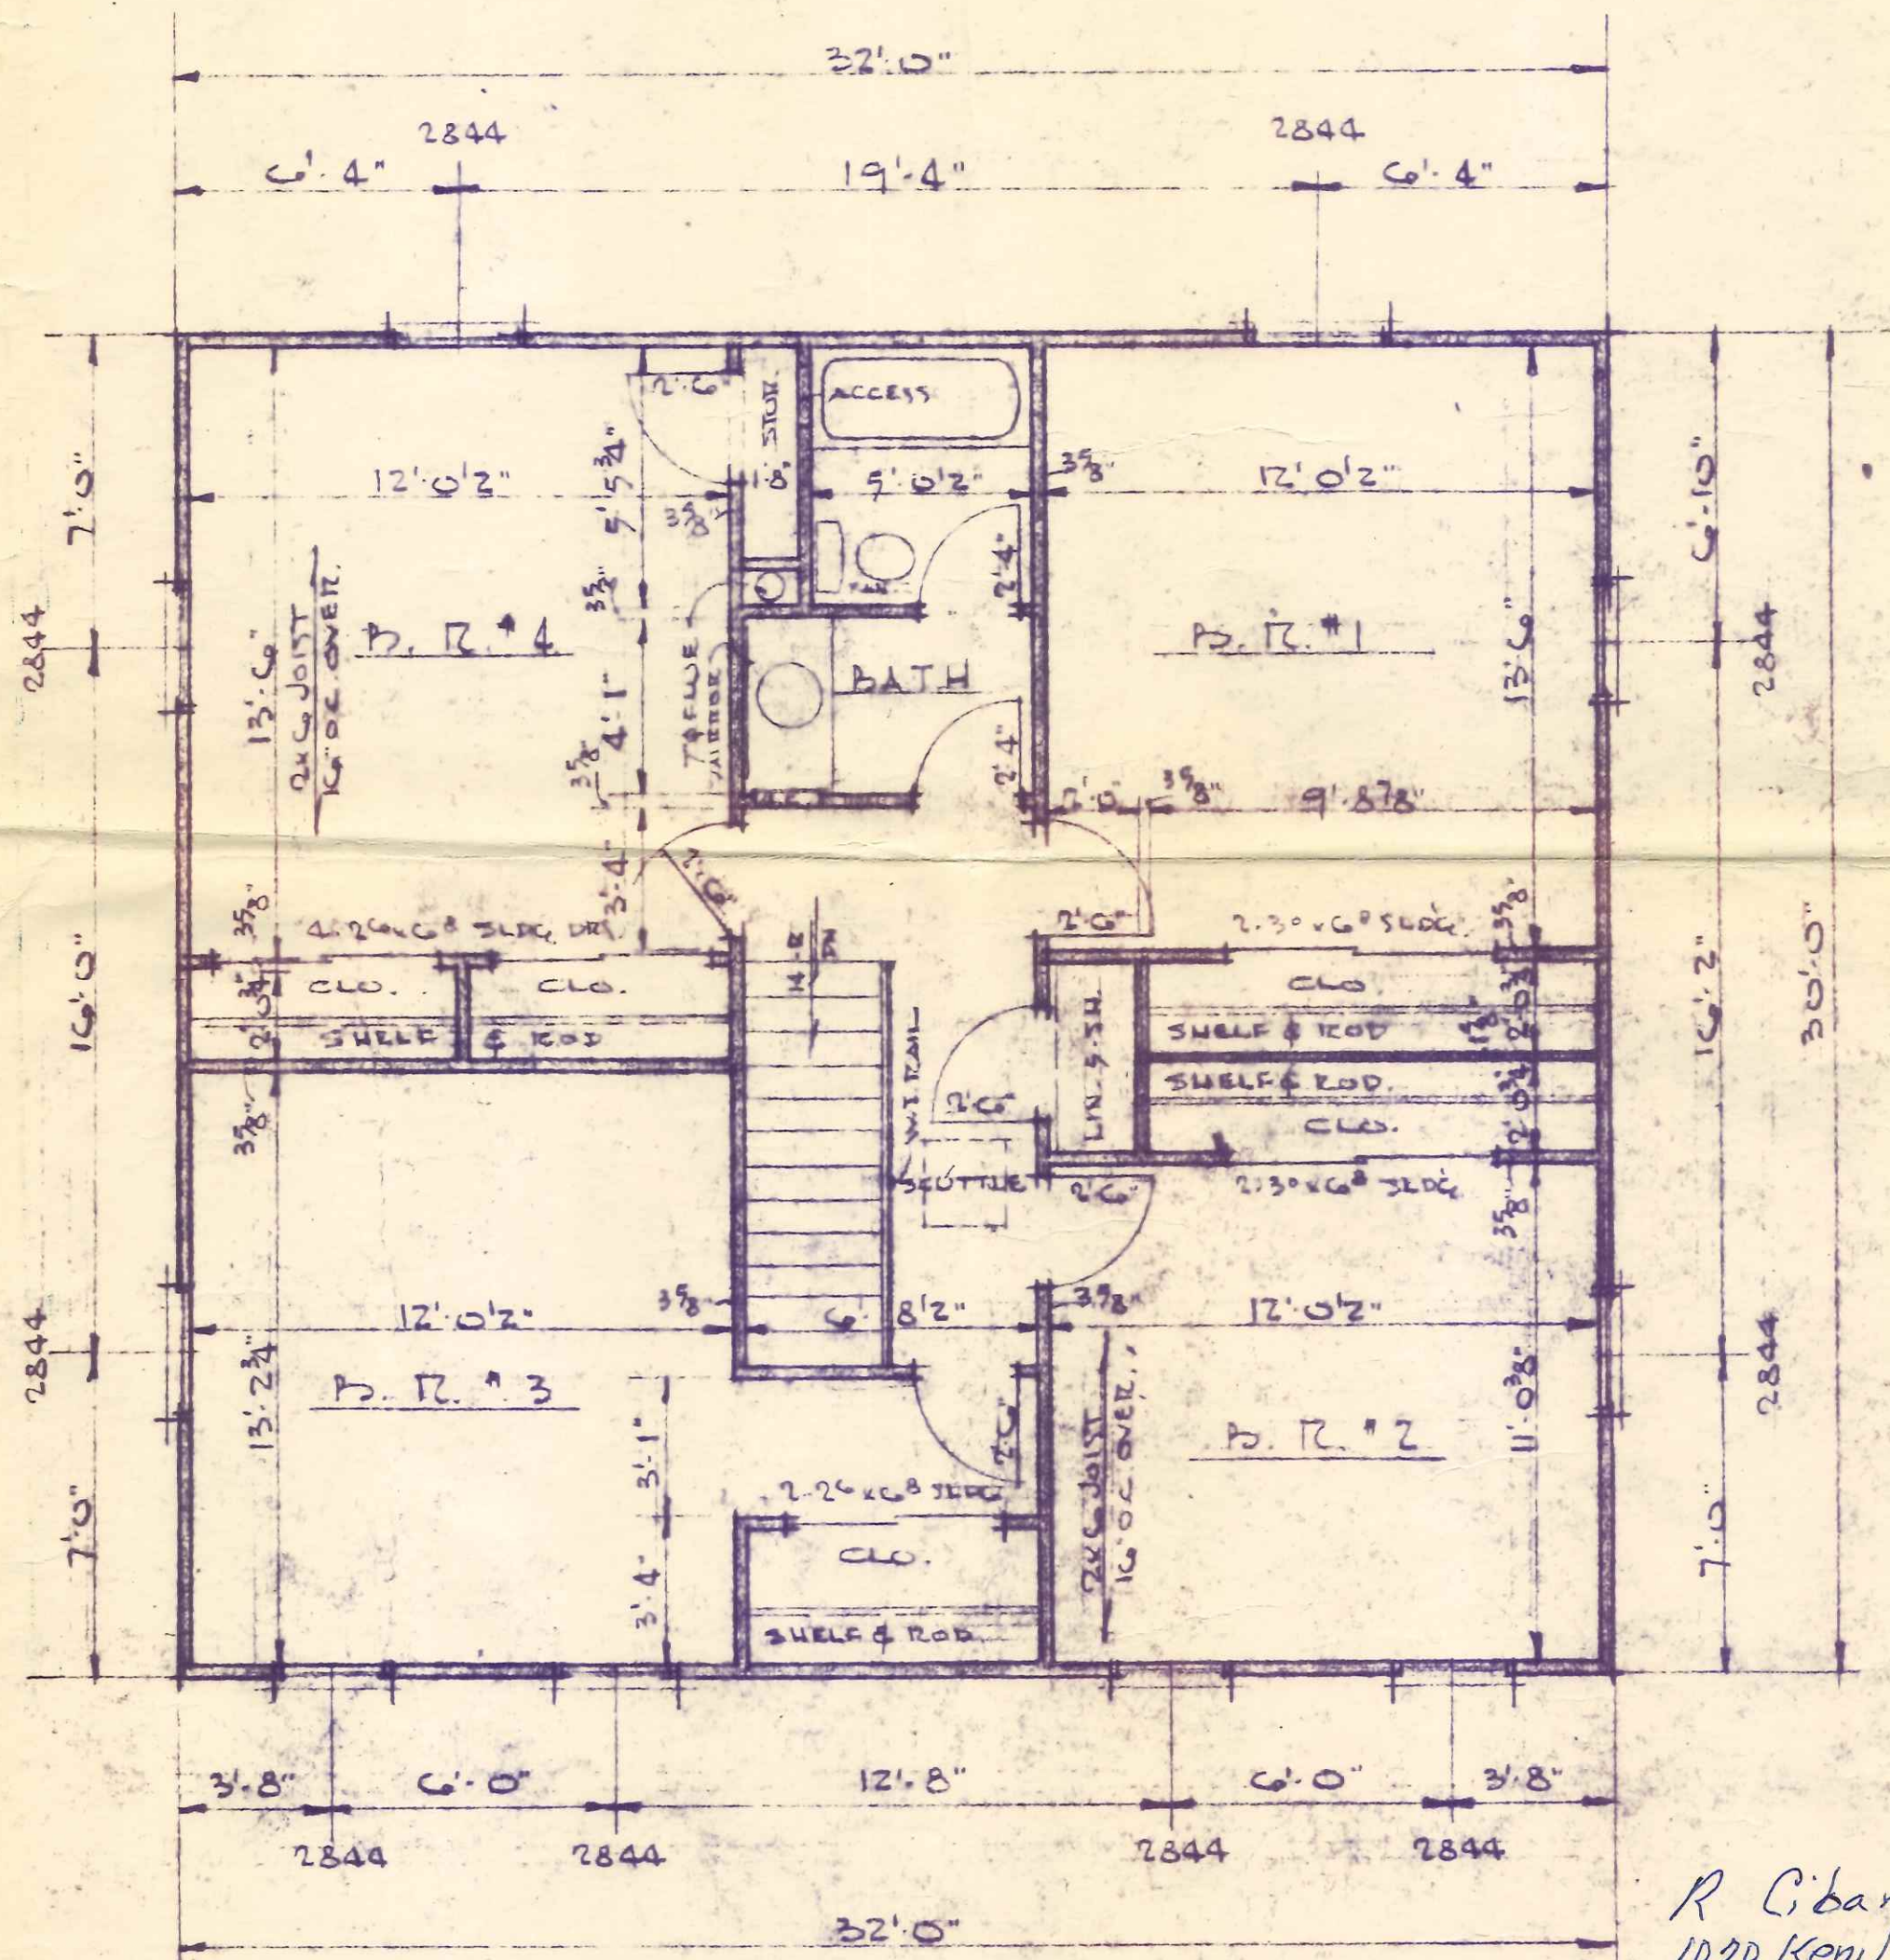

K I T H E N

F I R S T F L O O R

S E C O N D F L O O R

SCALE 1/4" = 1'-0"

1 ST FL.	960.00
2 ND FL.	960.00
TOTAL	1,920.00

HOME PLANNING SERVICE		DATE 11-29-68	SHEET OF SHEETS
		SCALE 1/4" = 1'-0"	
WILLISTON OHIO		JOB # 2105	1 4
		DRAWN BY E.H.	
		CHK BY	

R Cibaro
1070 Kenilworth

F R O N T E L E V A T I O N

R I G H T E L E V A T I O N
S C A L E 1/4" = 1'-0"

Ronald Gibaro
1070 Kenilworth

HOME PLANNING SERVICE WILLISTON	DATE 11-25-68	SHEET OF 3
	SCALE 1/4" = 1'-0"	2
JOB # 2109		
DRAWN BY E.H. CHUBBY		