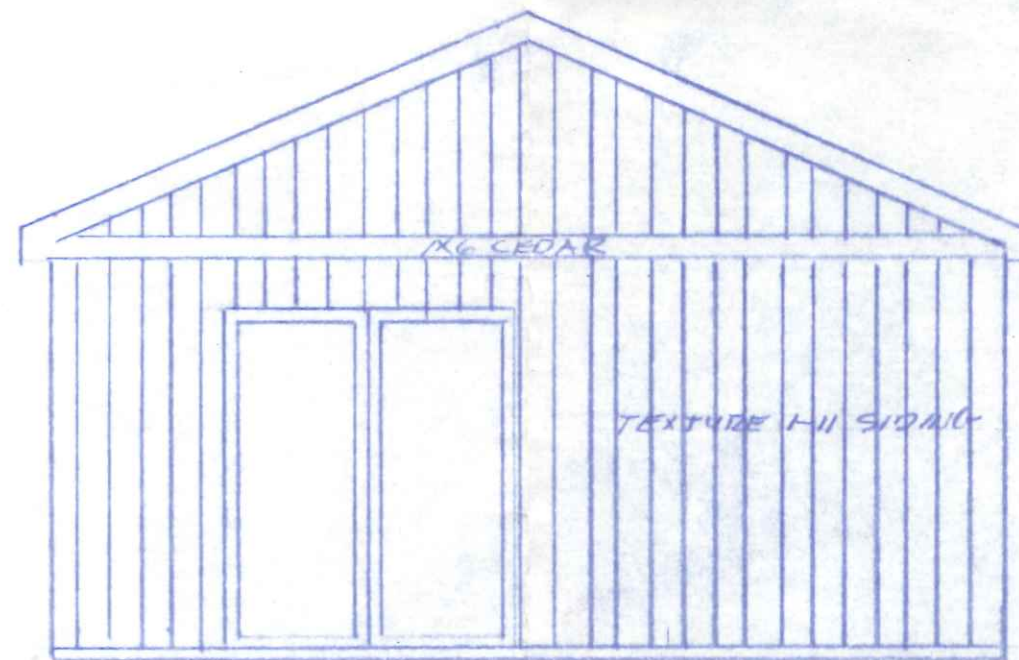

WEST ELEV.

SOUTH ELEV.

EAST ELEV.

1135 Kenworth

MR & MRS RICHARD FISHER		
SCALE: 1/4" = 1'-0"	APPROVED BY:	DRAWN BY A G
DATE: 2-7-89		REVISED
SUN ROOM RENOVATION		
GERMANN BUILDERS		DRAWING NUMBER 1 OF 1