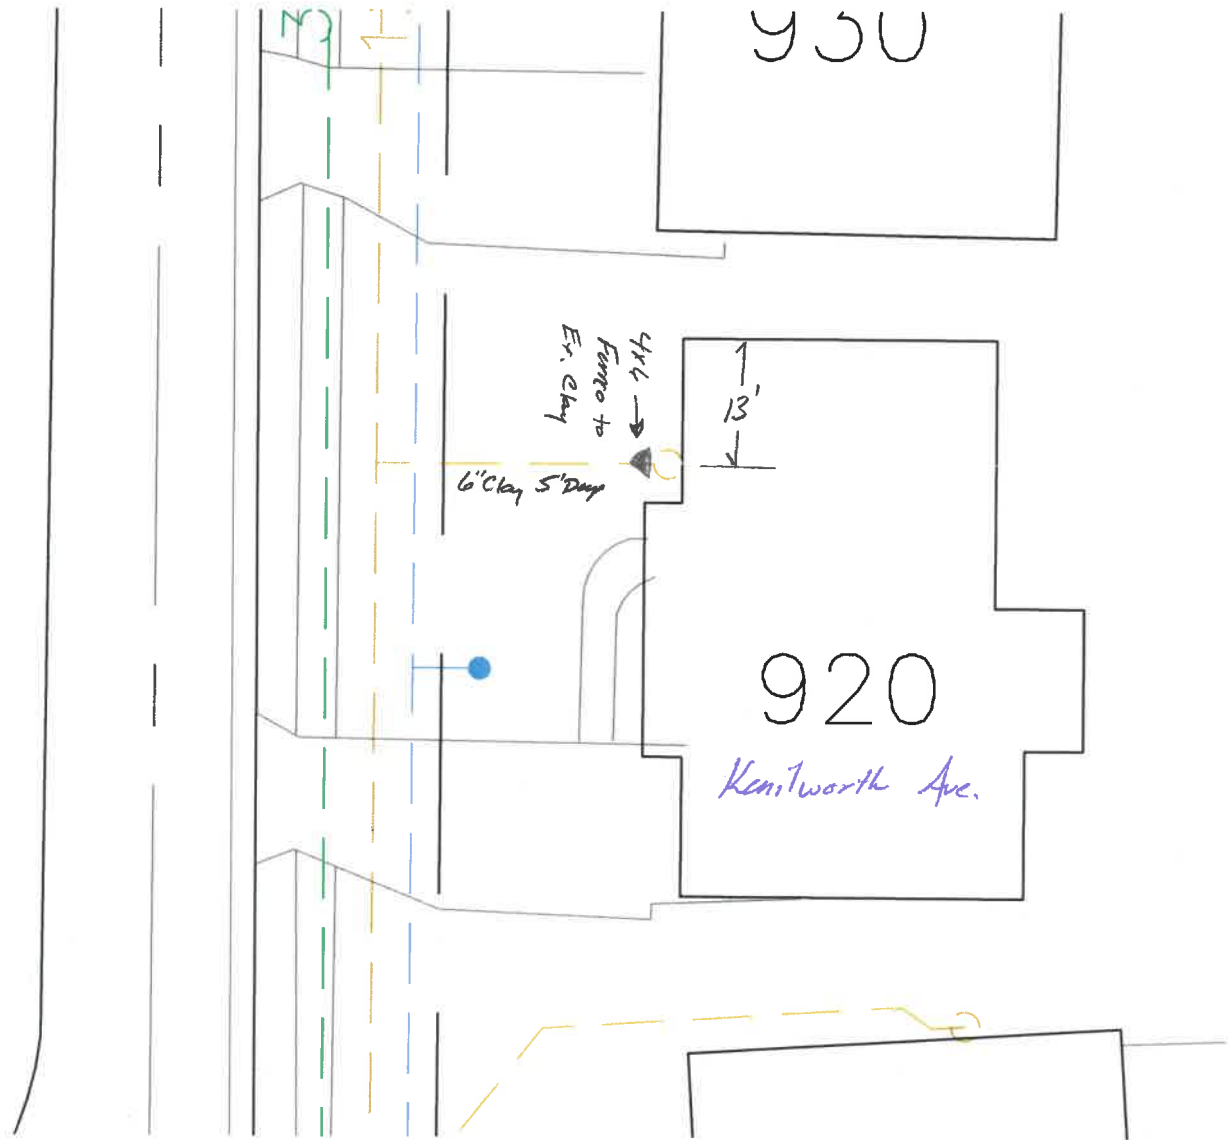

1"=20'  
6-17-2022  
Elling Plumbing + Heating  
Insp. By: A. Debl

Elling's replaced plumbing under the house and install a 4" cleanout 18" off the foundation. They installed a 4"x6" Ferroc onto the existing 6" Clay sanitary 3' off the foundation.