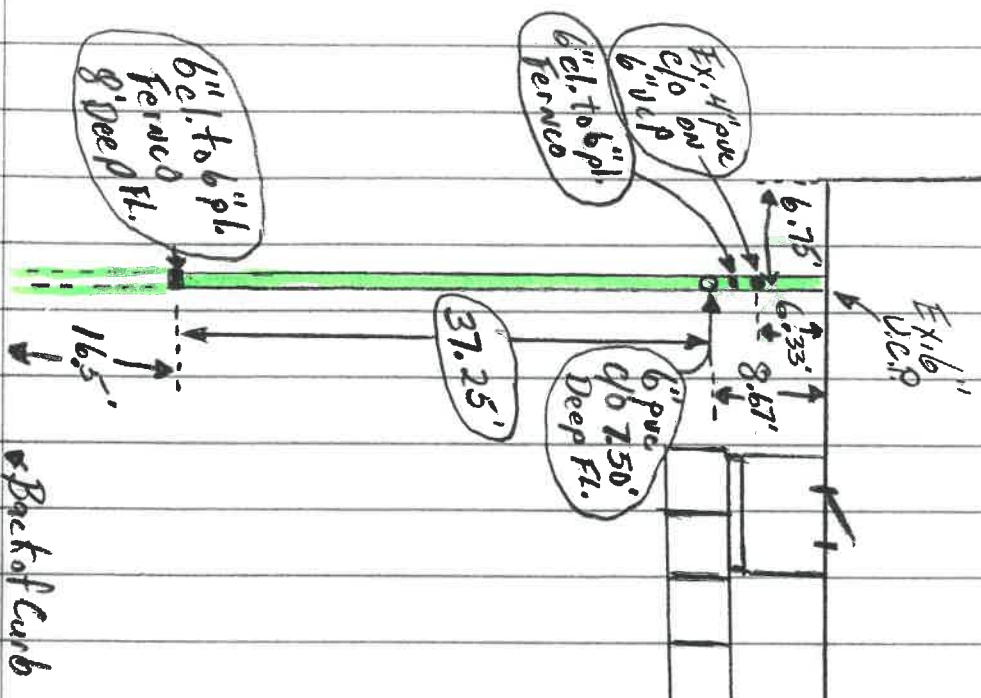

Res # 920
Lynne Ave

Garage

Concrete Drive

Date Installed: 2-11-11
Installed by:
Tressler Plumbing
Inspected by:
Rex Mo11