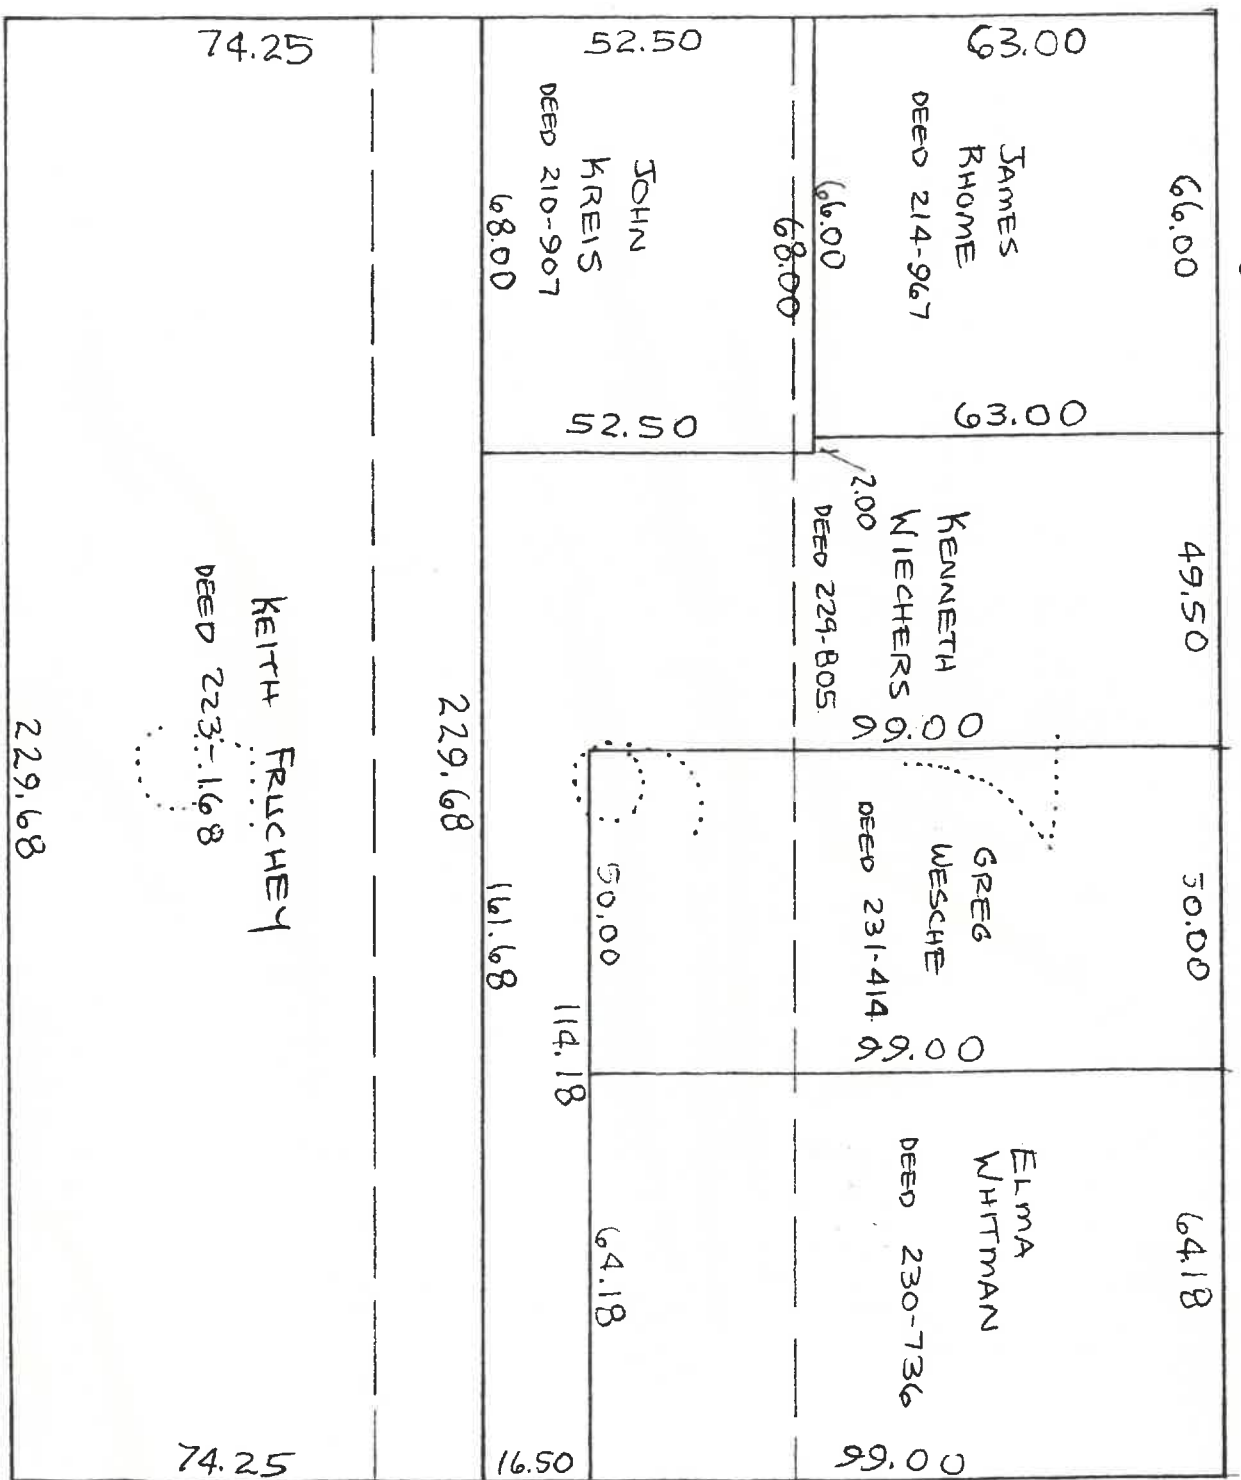

60.00' FILLMORE 860 MAPLE

60.00' MAPLE

16.50' ALLEY

16.50' ALLEY

19 JUL 1985

ORIGINAL LOTS ARE 66.00' x 229.68'

100 LINKS x 348 LINKS  
CYRUS MONTGOMERY'S 1ST ADDITION

77 MAY 1981