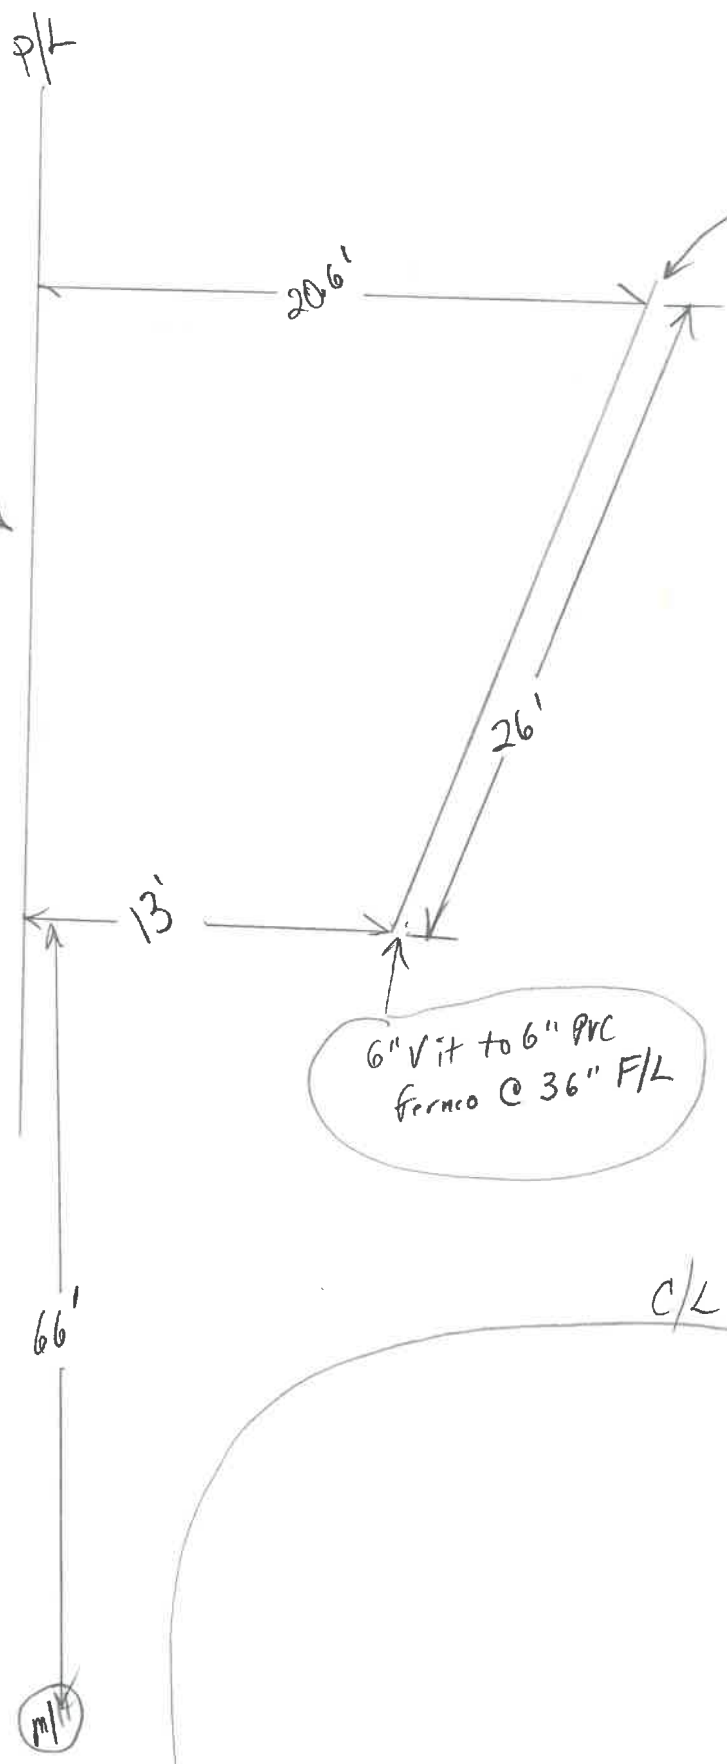

320
Northercrest

6" vit to 6" pvc ferro
@ 32" F/L

Burdett Rathge
Fox Chase
Tom Williams Owner
11-30-92
BND

Chain Link Fence on P/L

C/L Northercrest Dr