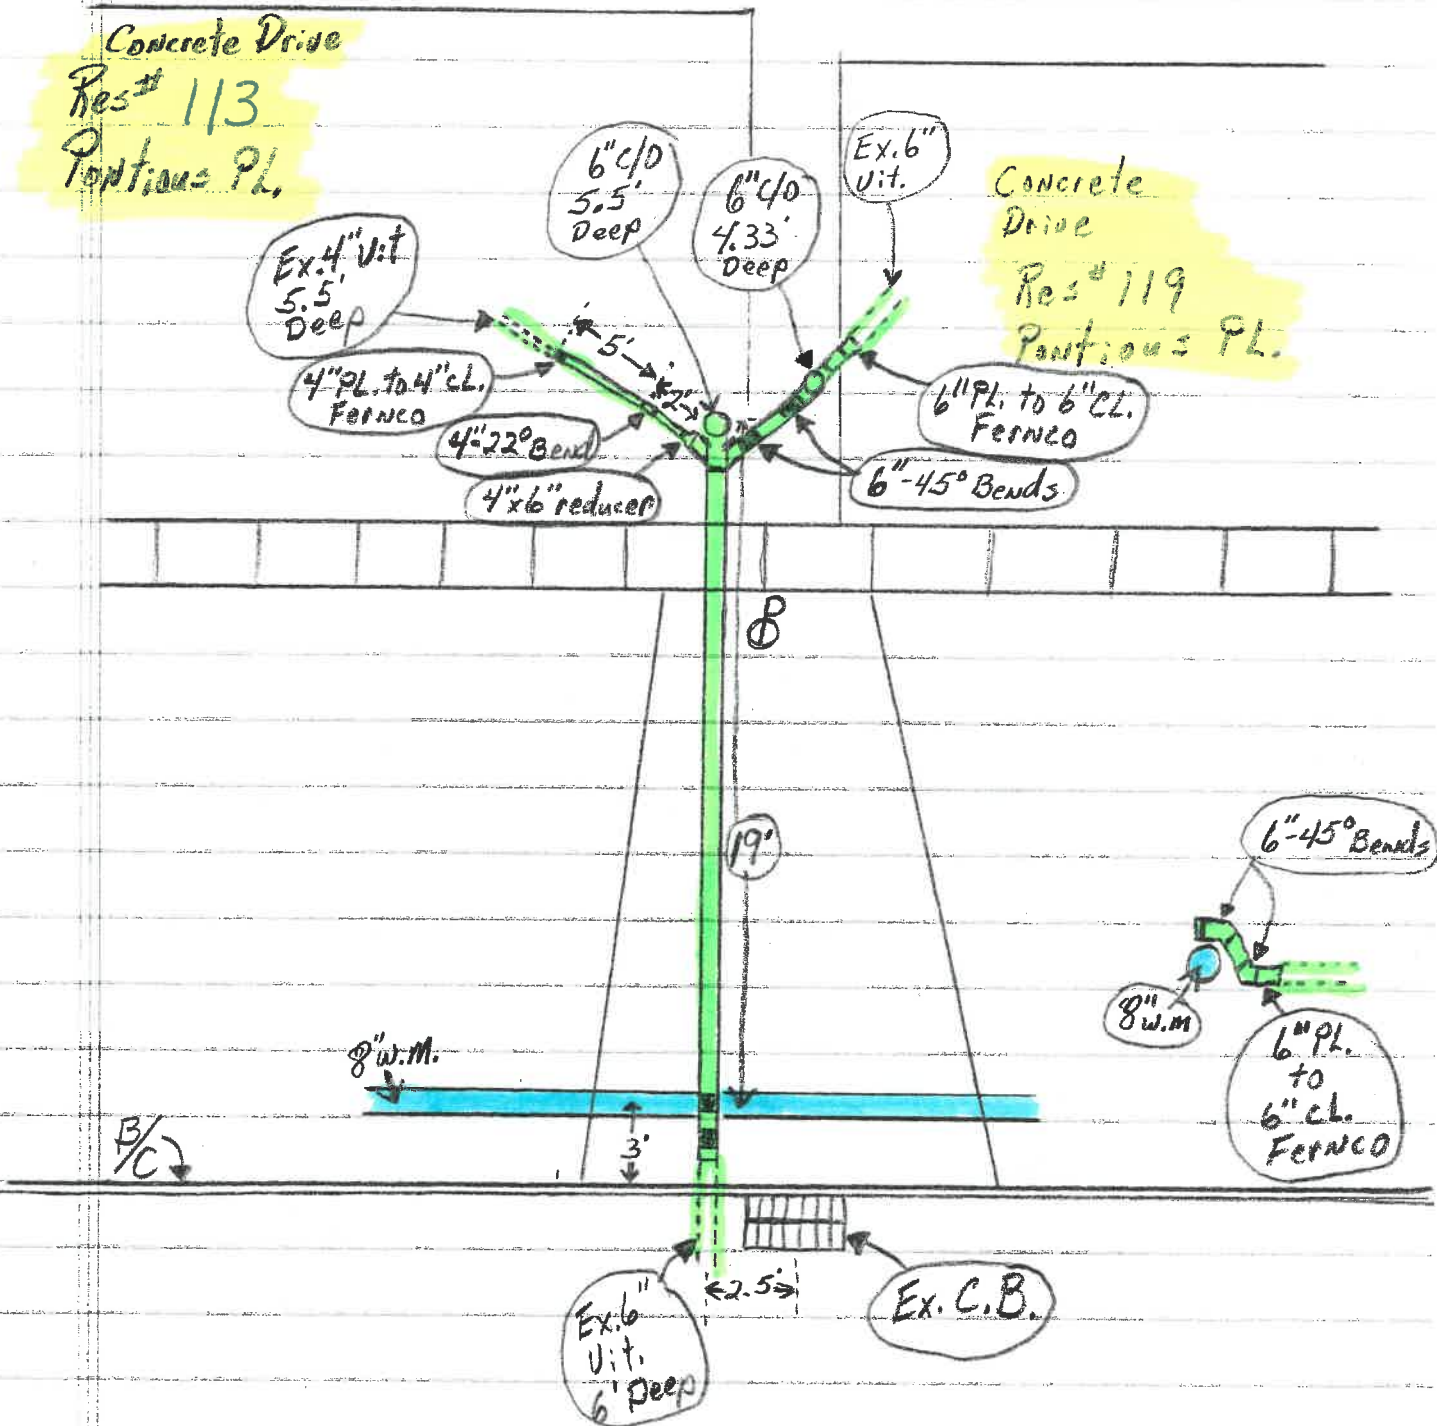

Date Installed: 6-3-04  
Installed by: Bob Cordes  
Inspected by: Rex Moll

Concrete Drive  
Res# 113  
Partious PL.

Concrete Drive  
Res# 119  
Partious PL.

Date Installed: 6-3-04  
 Installed by: Bob Cordes  
 Inspected by: Rex Moll